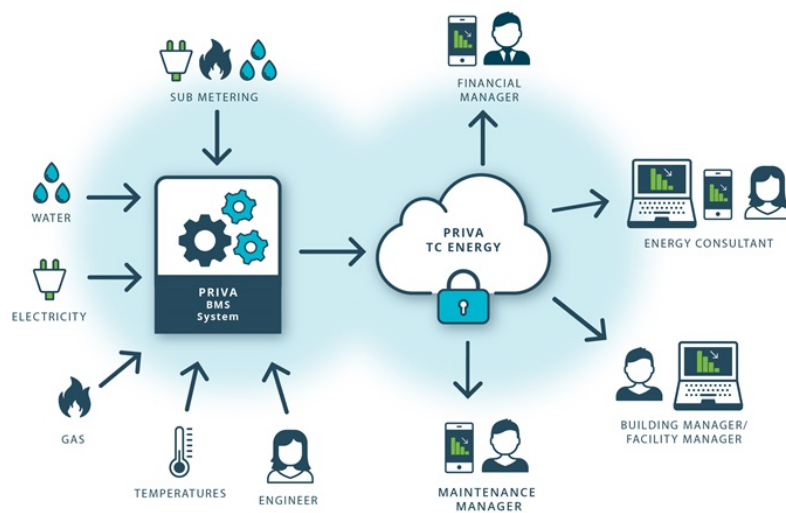

PRIVA TC ENERGY

> THE INTEGRATED SOLUTION FOR EFFICIENT ENERGY MANAGEMENT

Priva TC Energy

Do you want to use the energy in your building really efficiently? Priva offers you Priva TC Energy to monitor and manage the energy consumption in your building. This enables you to put a stop to wasting energy and unlock instant opportunities for savings.

> Realtime data

About gas, electricity, water, external heat and CO2-emissions

> Clear insights

All energy data in clear, graphically illustrated reports

> Online solution

Priva TC Energy is an online application, convenient and easy to use

> Minimum investment costs

Just subscribe to an online service

Manage your energy

Good energy management helps you to identify areas with high energy consumption. Especially these days, where energy-efficient buildings are more relevant than ever, a good energy management solution is indispensable.

Priva TC Energy allows you to put a stop to wasting energy and unlocks instant opportunities for savings, by providing insight into the energy consumption in your building. This allows you to get a better overview for determining your priorities.