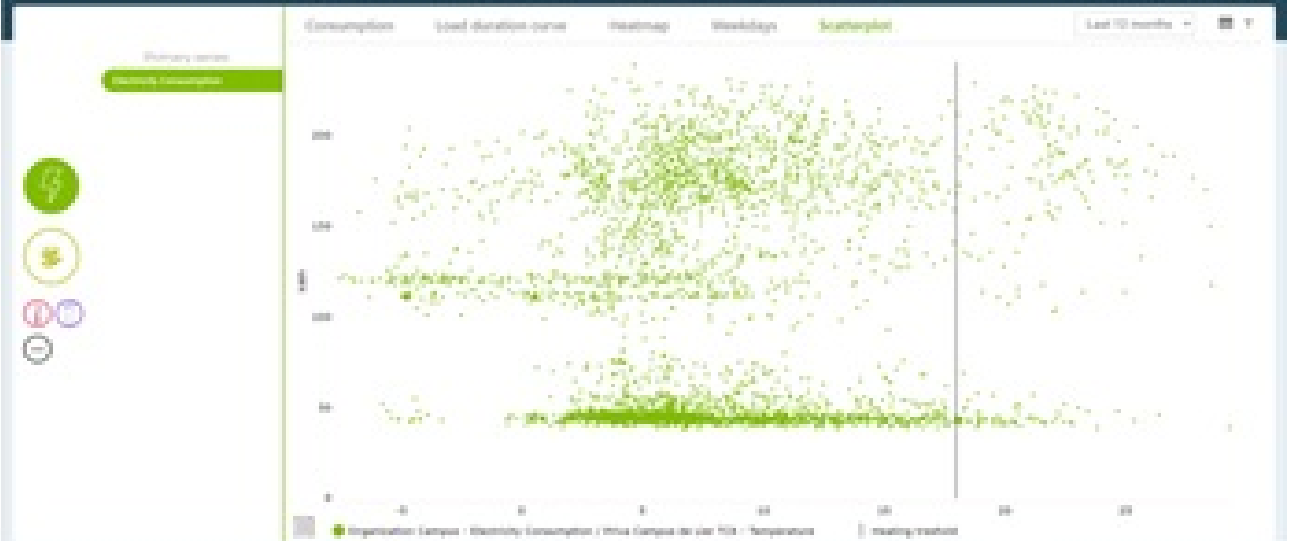

## **Why use Priva Energy Insight by ErbisOne?**

- For energy monitoring
- For energy saving
- For comfort & well-being

For more information on our Digital Services portfolio and the range of plans available, [click here](#).

# My building

Overview | Benchmark | Reports | Meter card | Data validation

Consumption | Load duration curve | Heatmap | Workdays | **Scatterplot**

Last 12 months

Detailed information using submeters

**Weekday patterns**

**Load duration curve**