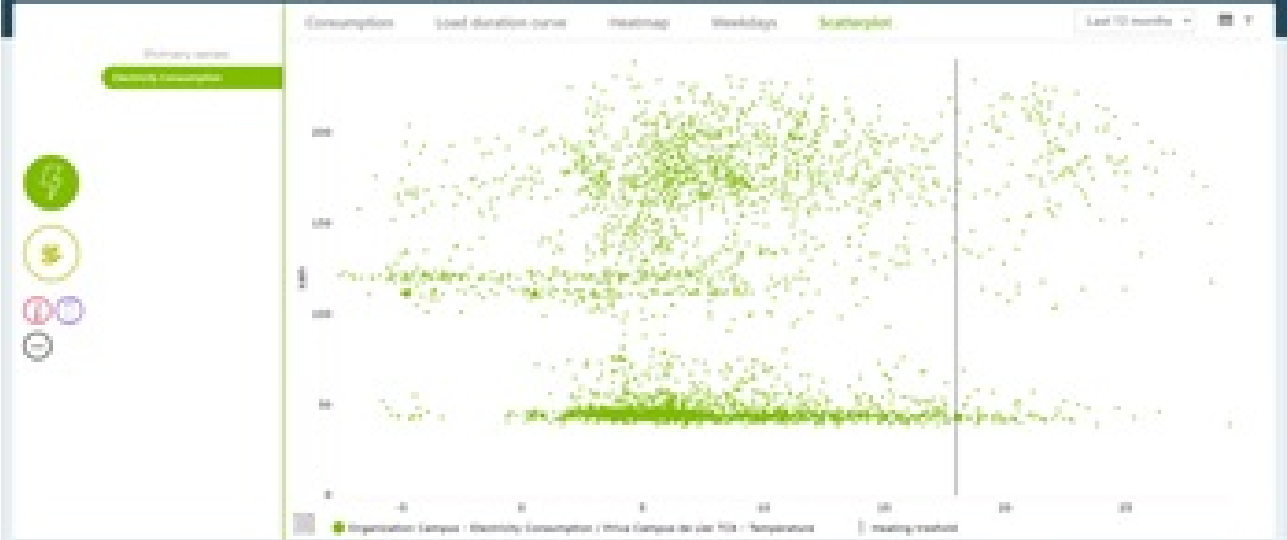

Why use Priva Energy Insight by ErbisOne?

- For energy monitoring
- For energy saving
- For comfort & well-being

For more information on our Digital Services portfolio and the range of plans available, [click here](#).

My building

Overview | Benchmark | Reports | Meter card | Data validation

Consumption | Load duration curve | Heatmap | Workdays | **Scatterplot** | Last 12 months

Detailed information using submeters

Weekday patterns