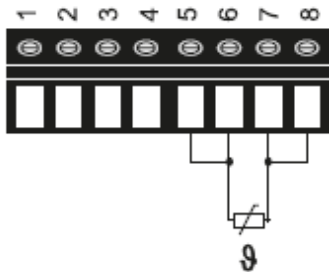

Wiring diagram

Passive output

Europe Office:
Priva
Zijlweg 3
P.O. Box 18
2678 ZG
De Lier
The Netherlands
www.priva.com
sales.building@priva.nl

UK Office:
Priva UK Ltd.
34 Clarendon Road

Watford WD17 1JJ
United Kingdom
www.priva.co.uk
sales@priva.co.uk

Canada Office:
Priva North America Inc.
3468 South Service Road
Vineland Station

Ontario LOR 2E0
Canada
www.priva.ca
contact.priva@priva.ca

Your Priva partner: