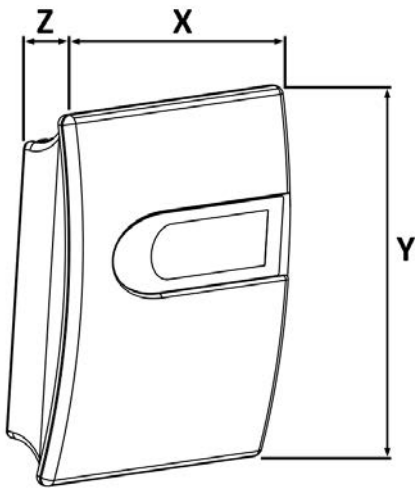

Passive temperature sensor	111262	111263
Sensor type	NTC10K	Ni1000TK5000 DIN B
Nominal resistance	R₀₂₅: 10 kΩ ± 0.5%	R₀: 1000 Ω
Sensitivity	B_{25/85} 3989 K (B_{25/50}: 3950 K ± 1.0%)	TC: 5000 ppm/K
Standard	-	DIN 43760

Regulations and standards		
Europe		- EN61326-1 - EN61326-2-3
USA / Canada		FCC Part15 Class B ICES-003 Class 3