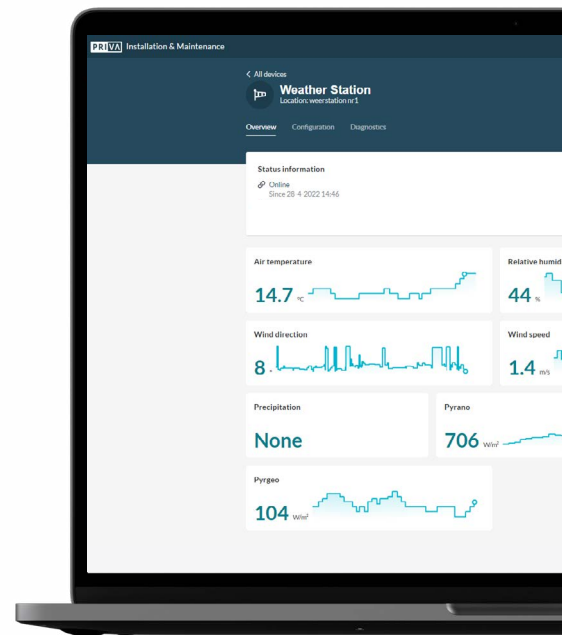

Cloud connection

In combination with Priva Connected, the continuity of your business is guaranteed by always being in control of your greenhouse – when and wherever you want. A smart bridge is used for communication between the Weather station and the Connnext process computer. It provides measurements to the Connnext process computers.

A gateway which is connected to internet and the Priva network, connects your data with the Installation & Maintenance tooling (I&M) and Priva Operator. Priva Operator is the online application that enables you to access your greenhouse data and settings from any smart device, in real-time.

Your connection to the Priva Cloud gives you detailed insights in your crop/growing process and ensures business continuity by safely storing your data in the cloud. Ready to take your business to the next level.

+ All basics included

The Priva Weather Station Pro 21 (WSP21) is equipped with sensors essential for your daily business. You can adapt the weather station to your wishes and even expand it with other sensors.

A basic set consists of:

Sensors

- Temperature
- Outside humidity (Now included as standard)
- Wind speed
- Wind direction
- Pyrano (Solar)
- Precipitation detection

Weather station V-Bracket with pole

All cables from the sensors to the smart bridge are included

You can expand your WSP21 with a Pyrgео sensor and a PAR sensor.